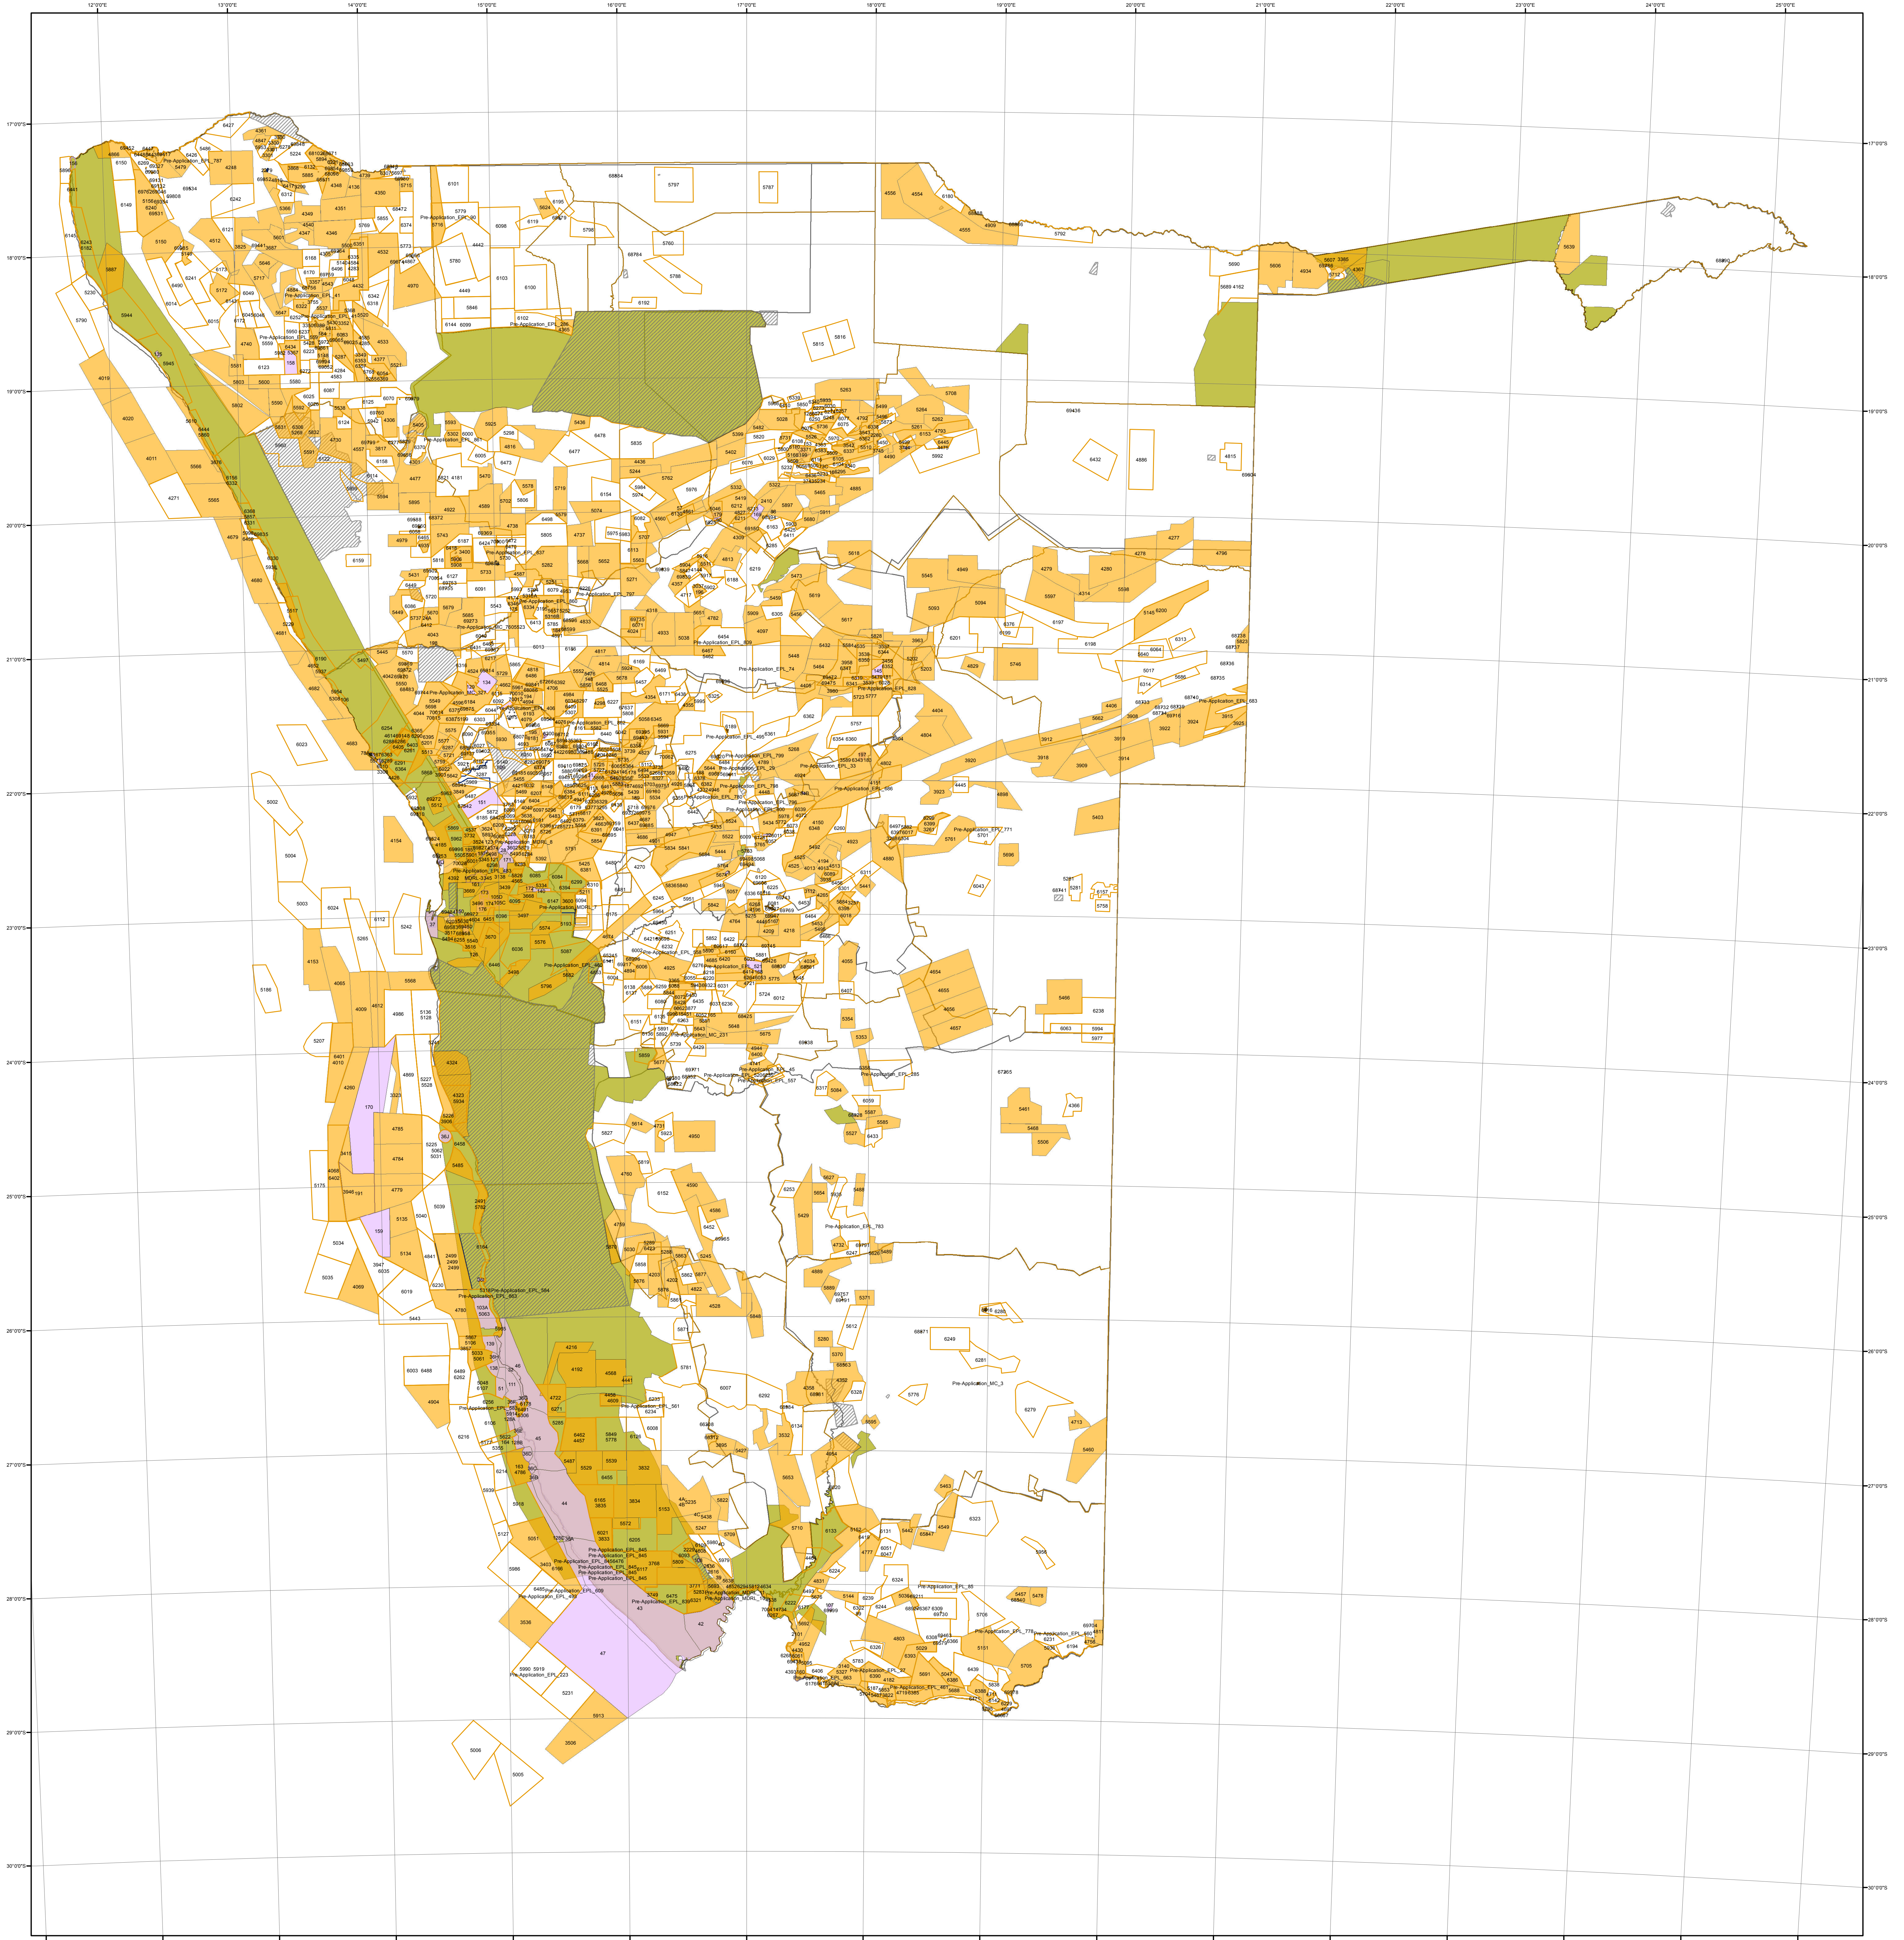

# Current Namibian Licences (Ministry of Mines and Energy)

Date: 01/11/2016

### Legend

EPL - Application	ERL - Application	Withdrawn Area
EPL - Active	ERL - Active	Environmentally Sensitive Areas
ML - Application	RL - Application	District
ML - Active	RL - Active	Region
MC - Application	MDRL - Application	Division
MC - Active	MDRL - Active	

1:2,000,000

Projection: Albers Conic Equal Area  
 Spheroid: Bessel 1841  
 Central Meridian: 17 Deg. E  
 Grid: Geographic Coordinates (Degrees)